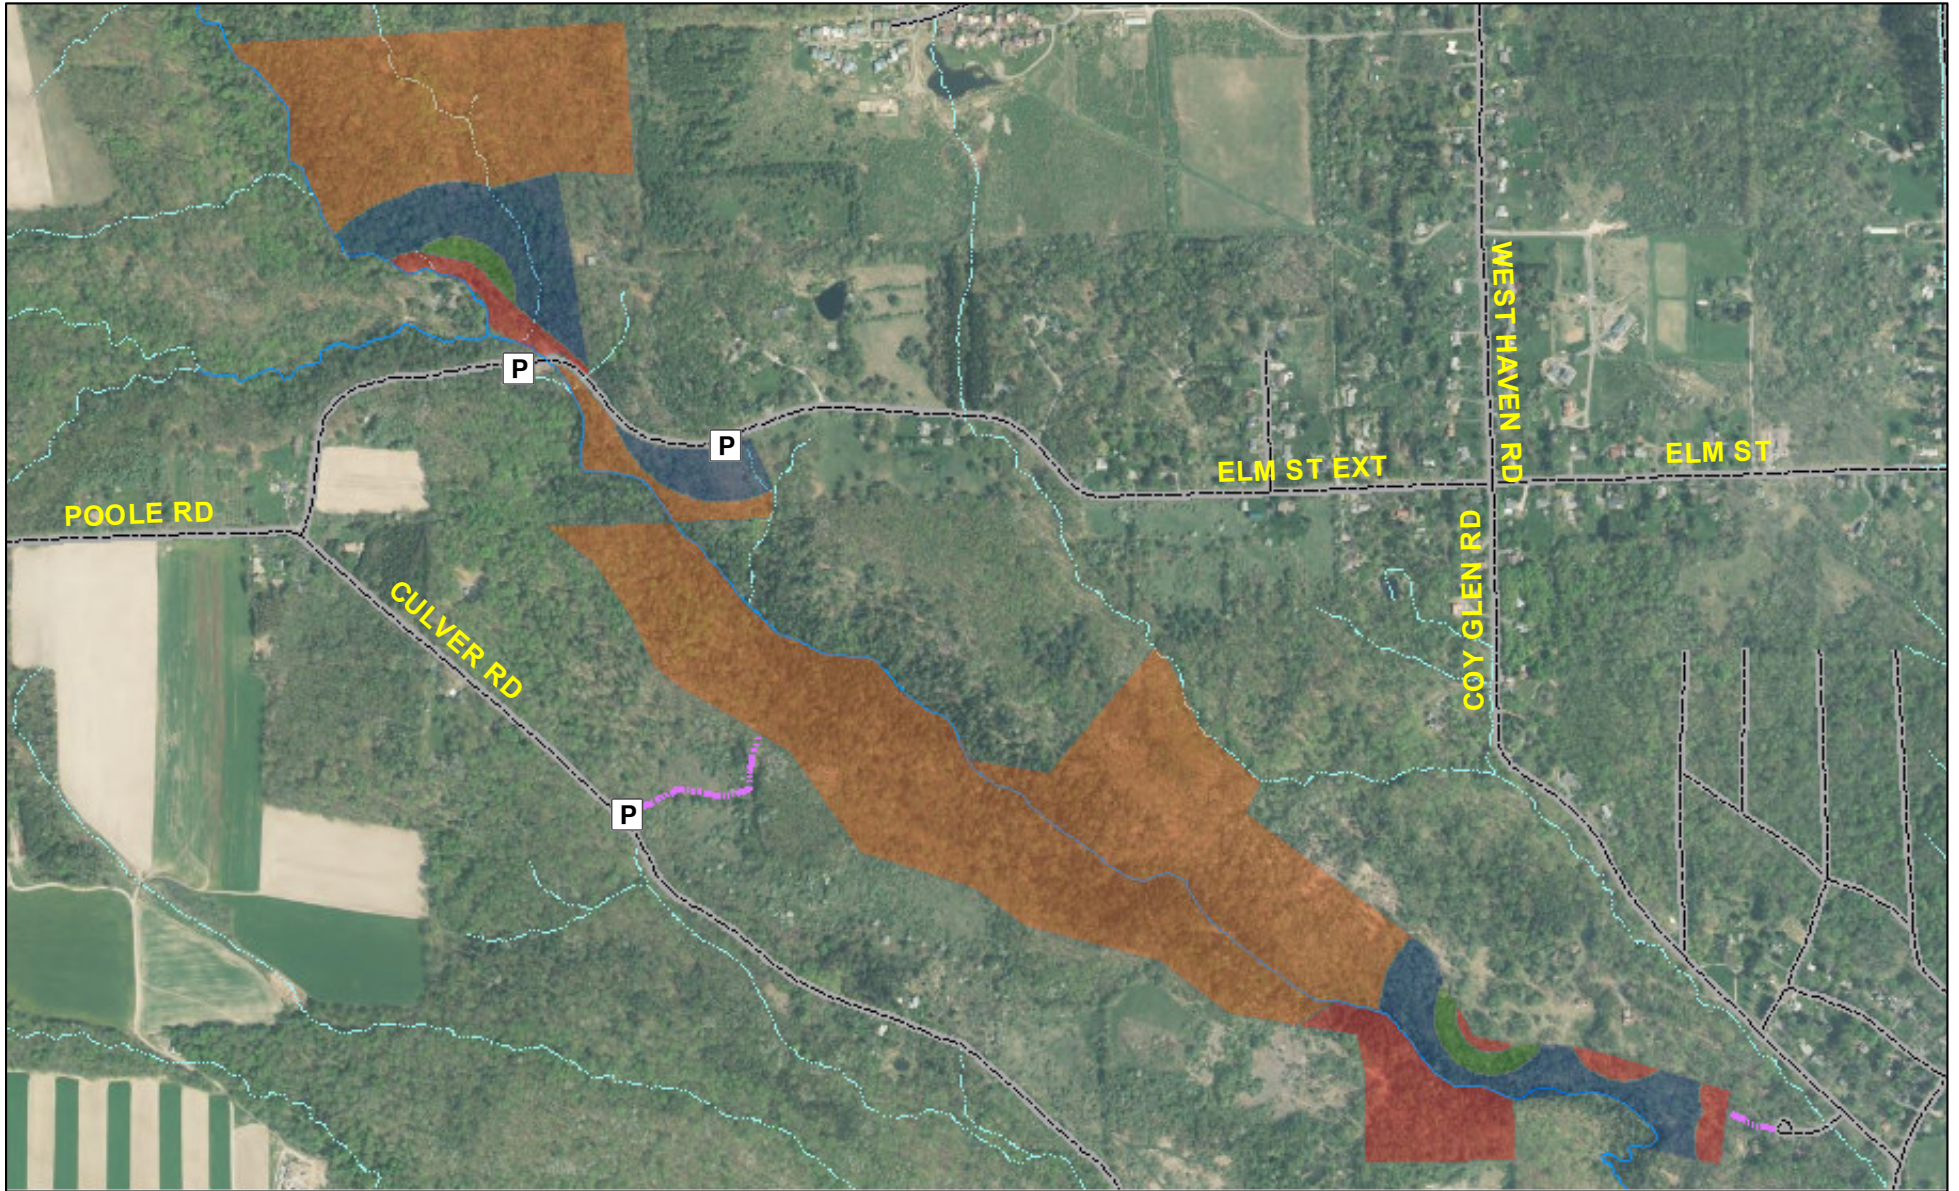

Cornell University Hunting Program - Coy Glen

Deer Management Zones

Allowed Use

- Bow
- Crossbow
- Firearm
- Muzzleloader Only
- Restricted

Parking Area

--- Natural Areas Trail System

--- Access Lanes

Streams

--- Intermittent Stream

--- Perennial Stream